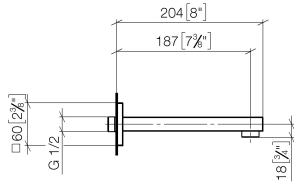

SYMETRICS Wall-mounted basin spout without pop-up waste - Brushed Platinum

13 800 980

- 185mm projection
- fixed spout
- circular, air-enriched flow
- hole diameter 37 mm
- rosette 60 x 60 mm
- 1/2" connection
- plug-link mounting
- max. flow 7 l/min
- lead-free
- WRAS 1904065

For Touchfree control please order eSet Touchfree
WITH or WITHOUT temperature adjustment

Recommended miscellaneous

Concealed wall elbow -

35 085 970 90

- max. recess depth 163 mm
- min. recess depth 90 mm

SYMETRICS Wall-mounted basin spout without pop-up waste - Brushed Platinum

13 800 980
mm [inches]

Flow rate chart

Certificates

LGA_18592.

WRAS_1904065.

**SYMETRICS Wall-mounted basin spout without pop-up waste - Brushed
Platinum**