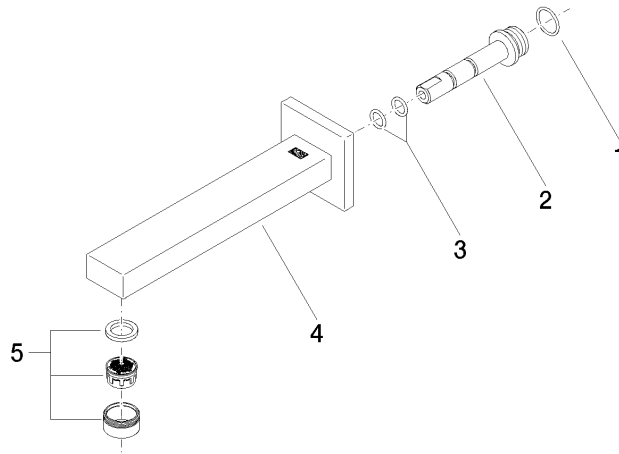

SYMETRICS Wall-mounted basin spout without pop-up waste - Brushed Platinum

13 800 980

- 185mm projection
- fixed spout
- circular, air-enriched flow
- hole diameter 37 mm
- rosette 60 x 60 mm
- 1/2" connection
- plug-link mounting
- max. flow 7 l/min
- lead-free
- WRAS 1904065

For Touchfree control please order eSet Touchfree
WITH or WITHOUT temperature adjustment

Recommended miscellaneous

Concealed wall elbow -

35 085 970 90

- max. recess depth 163 mm
- min. recess depth 90 mm

SYMETRICS Wall-mounted basin spout without pop-up waste - Brushed Platinum

13 800 980
mm [inches]

Flow rate chart

Certificates

LGA_18592.

WRAS_1904065.

**SYMETRICS Wall-mounted basin spout without pop-up waste - Brushed
Platinum**

13 800 980

Spare parts list

No.	Item Number	Name	Quantity used	Delivery time
1	09 14 10 053 90	seal	1	2
2	09 24 04 135 90	nipple	1	2
3	09 14 10 008 90	seal	2	2
4	90 11 68 004 00-06	spout	1	10
5	90 23 01 029 02-06	aerator	1	-